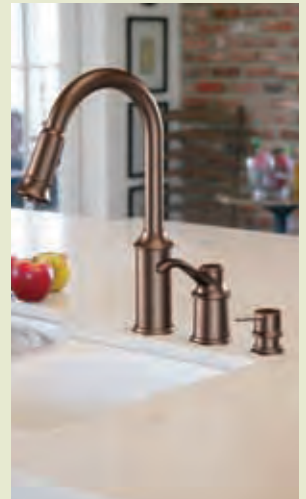

Faucet: Moen Aberdeen
(7590CSL)

Cabinets: Kemper
by MasterBrand

Dining Chairs: West Elm
Circle-Cutout

An Aberdeen faucet is the perfect pairing for this space because the classic styling houses advanced features and functionality such as a pull-down multifunction spray wand.

HIGH ARC Spout

THE Moen Aberdeen faucet has a generous spout height. Like other high arc models from Moen, this design provides hassle-free access to the sink for food prep and cleaning tasks. When paired with a deep sink bowl, even your largest pots and pans will easily fit under the spout. A great feature to consider for cooks and cleanup crew alike.